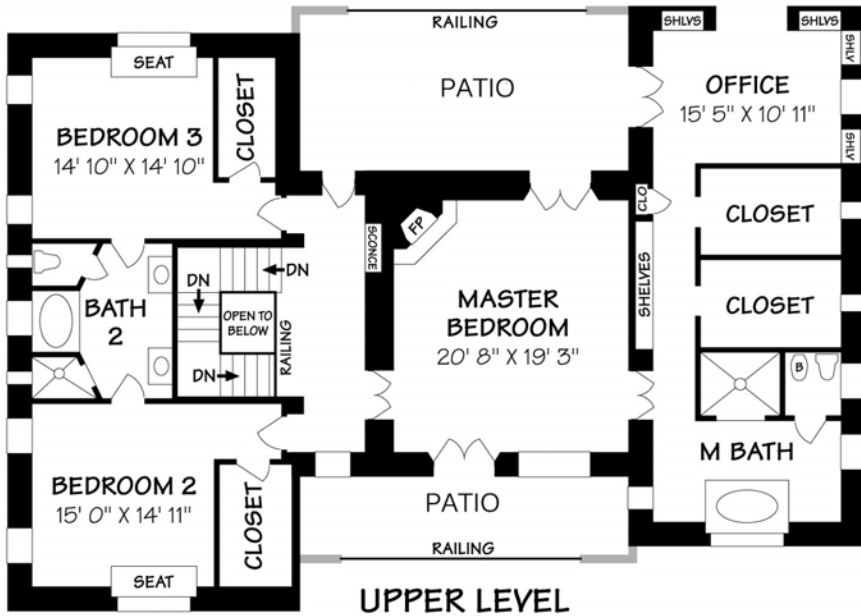

GARDEN STUDIO

ARTIST COTTAGE

## 1419 WYANT ROAD

Residence ±5725 Square Feet  
 ARTIST COTTAGE ±596 Square Feet  
 GARDEN STUDIO ±199 Square Feet

Scale: 5 ft. 10 ft. 15 ft. 20 ft. 25 ft.

This information is compiled from sources deemed reliable but accuracy is not guaranteed.  
 David Heidelberger • Design & Graphics • 805-965-4857 • Santa Barbara