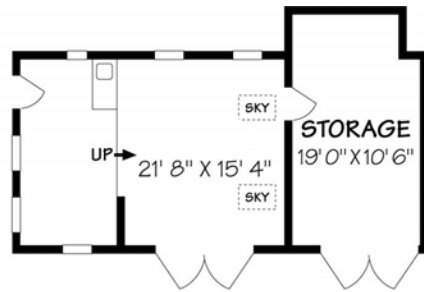

ARTIST COTTAGE